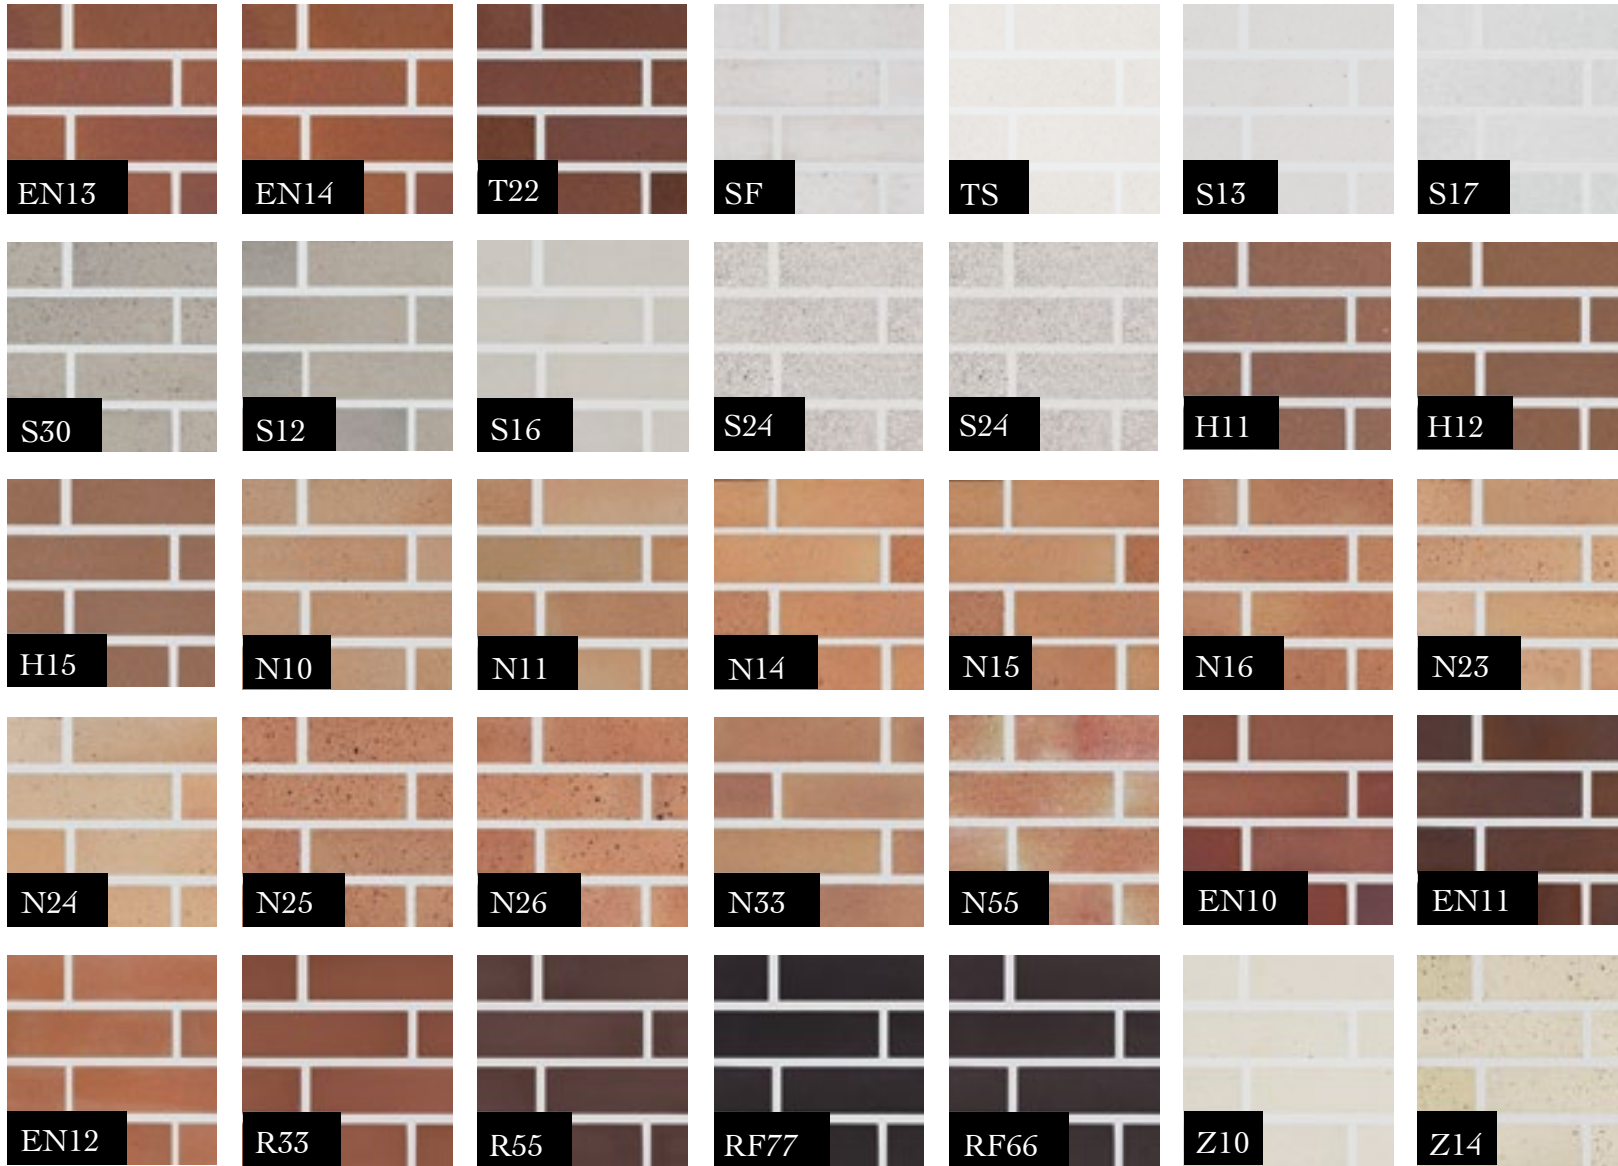

# HANDMADE Series

Items	Brick Code	Color	EXW PRICE - USD													
			260x65x25 mm		310x70x25 mm		400x80x25 mm		200x200x25 mm		200x400x25 mm		120x1000x25 mm		200x800x25 mm	
			Price Brick Per Piece	Price Brick Per SQM	Price Brick Per Piece	Price Brick Per SQM	Price Brick Per Piece	Price Brick Per SQM	Price Brick Per Piece	Price Brick Per SQM	Price Brick Per Piece	Price Brick Per SQM	Price Brick Per Piece	Price Brick Per SQM	Price Brick Per Piece	Price Brick Per SQM
12	HAND MADE	ALL COLORS	\$ 0.78	\$ 37.98	-	-	-	-	\$ 2.20	\$ 50.60	-	-	-	-	-	-
<b>Pieces/SQM</b>			49		-		-		23		-		-		-	